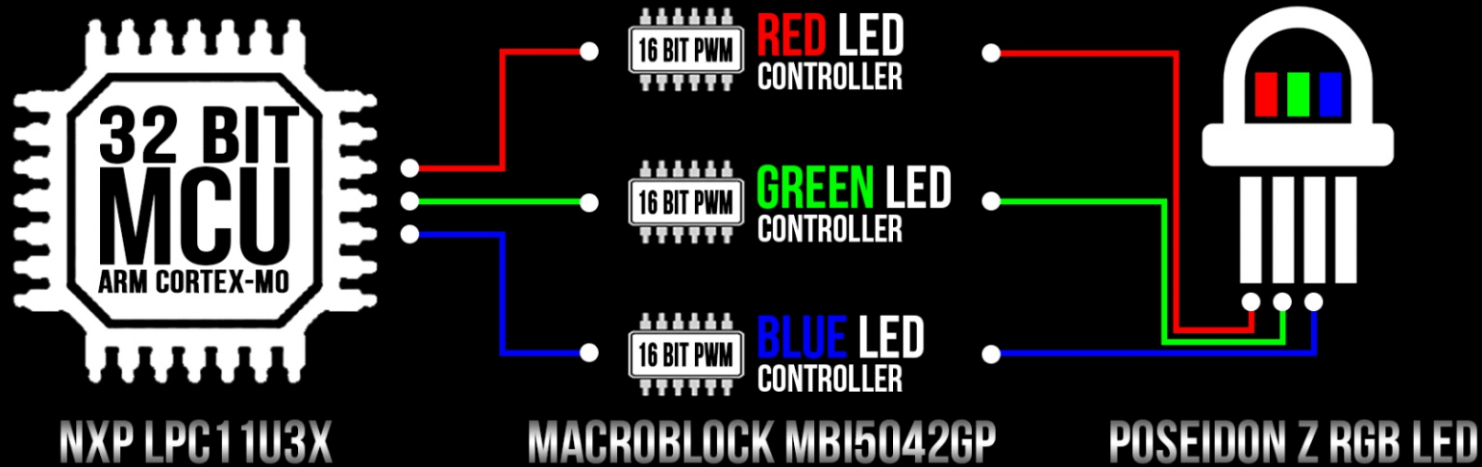

32 BIT ARM MCU WITH EACH OF 16 BIT LED CONTROLLER

With our new POSEIDON Z RGB, the intensity of each color can vary from 0 to 255, with 0 (zero) indicating the minimum intensity. Gamers can manage the colors (0~255, 0~255, 0~255) with both keyboard and software to produce the stunning colors via the communication with the microcontroller (MCU). The MCU will then send command to the LED Controller to locate each key to deliver the finest color spectrum. POSEIDON Z RGB uses the newest technology for the microcontroller (32BIT ARM CORTX-M0) and the 3 LED controllers (16 Bit) to control each Red, Green & Blue light. When all 16 bits are used, one of the components (usually green, see below) gets an extra bit, allowing 64 levels of intensity for that component, and a total of 65,536 available colors. POSEIDON Z RGB uses 8-bit for each Red, Green and Blue color (total of 24-bit) with 256 shades of red, 256 shades of green, and 256 shades of blue, equals to 16.8 million colors, giving you the millions of possible colors! * (0~255, 0~255, 0~255) is the Red (0~255), Green (0~255) & Blue (0~255) intensity. For instance, (0, 0, 0) is Black, (255, 255, 255) is White, and (255, 0, 255) is Magenta.

CHALLENGE IS THE GAME